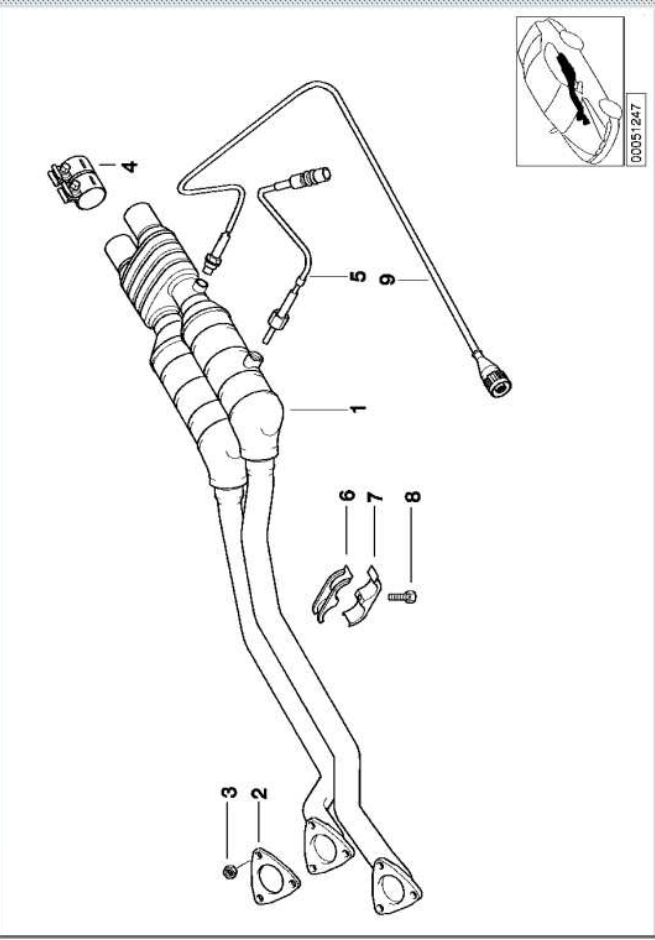

Display of Diagrams - filtered
 BY87483 DH42 5 E39 Touring 523i ECER A 1998/04: 18_0242 CATALYTIC CONVERTER/FRONT SILENCER

Current screen

Yes	No	??	Code	Description
<input type="radio"/>	<input type="radio"/>	<input checked="" type="radio"/>	S168A	EU2 exhaust emissions standard
<input type="radio"/>	<input type="radio"/>	<input checked="" type="radio"/>	S199A	without catalytic converter

To Parts List New list Add

Nr	Description	Supplement	Me	Von	Bis	Kat	Ge	Le	Part Number	AE	R	ZI
02	Gasket Asbestos Free		2						18 30 1 716 888			
03	Hex nut	M10	6						18 30 1 737 774			
04	CLAMPING BUSH		2						18 30 7 525 639	A		
04	CLAMPING BUSH	D=55MM	2						18 30 7 560 778			
06	CLAMP UPPER	D=45MM/50MM	1						18 10 1 433 249			
07	CLAMP LOWER	D=45MM/50MM	1						18 10 1 433 250			
08	Hex bolt	M8X50	1						07 11 9 904 533			I
	Further information on the illustration											
	11_1471 Lambda Probe Fixings											